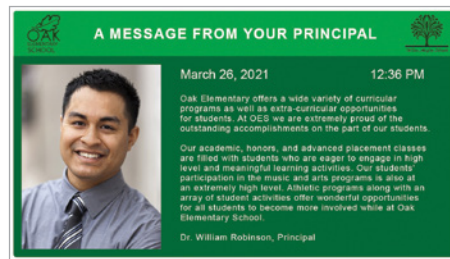

HARDWARE & SOFTWARE REQUIREMENTS

- SAFARI Montage Endpoint
- SAFARI Montage Server
- Pathways SM License for device control and all-call feature

CLASSROOM PORTAL

A simple, clean portal providing teachers with a one-stop location to access live and recorded district video resources.